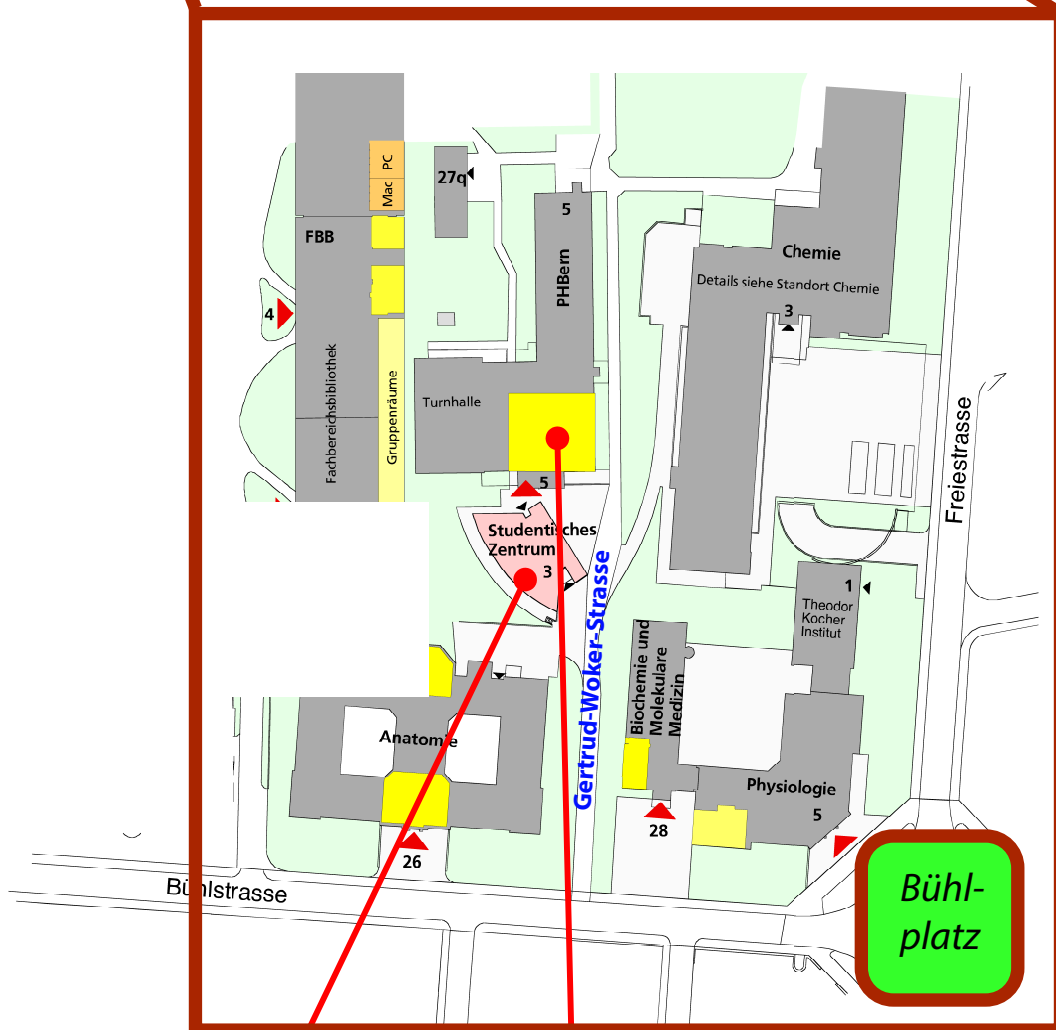

Swiss Physiology Meeting 2019 | 3 September 2019

Gertrud-Woker-Str. 5 | 3012 Bern | Gemeinschaftshörsaal (GmH)

From Bern Main Station

Take the exit up the escalators to "Bern Welle", not down to the city center

Registration
Poster session
Lunch area

Presentations
"Gemeinschaftshörsaal"
Gertrud-Woker-Str. 5