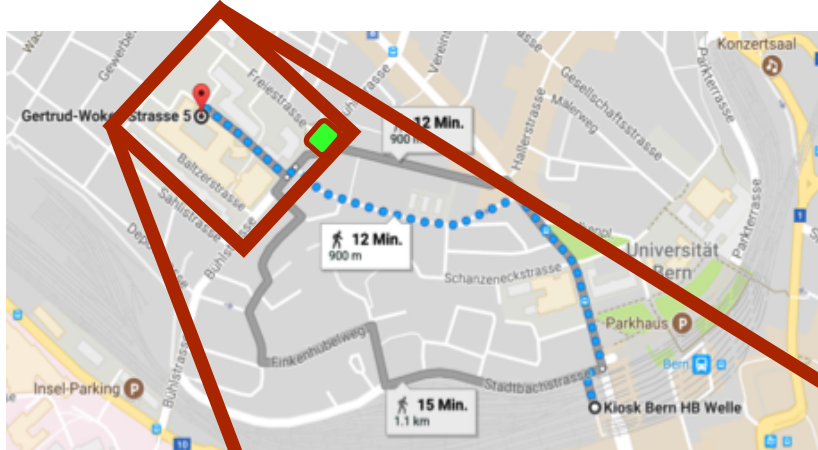

Swiss Physiology Meeting 2019 | 3 September 2019

Gertrud-Woker-Str. 5 | 3012 Bern | Gemeinschaftshörsaal (GmH)

From Bern Main Station

Take the exit up the escalators to "Bern Welle", not down to the city center

Registration
Poster session
Lunch area

Presentations
"Gemeinschaftshörsaal"
Gertrud-Woker-Str. 5