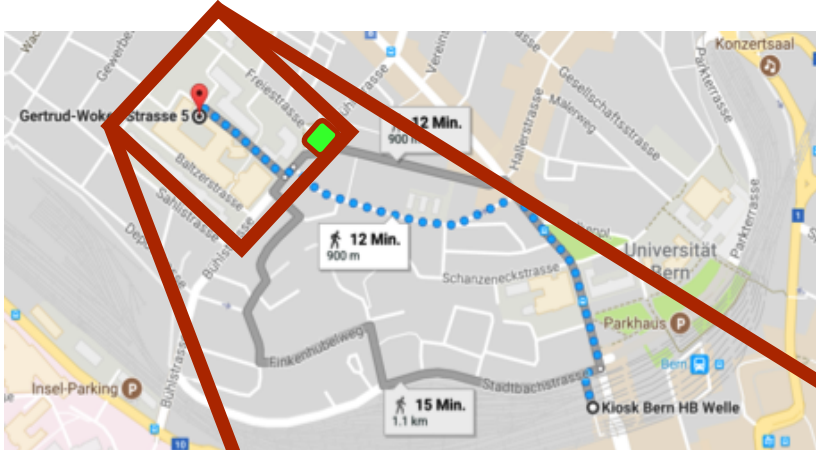

Swiss Physiology Meeting 2017 | 5 September 2017

Gertrud-Woker-Str. 5 | 3012 Bern | Gemeinschaftshörsaal (GmH)

From Bern Main Station

Take the exit up the escalators to "Bern Welle", not down to the city center

Registration
Poster session
Lunch area

Presentations
"Gemeinschaftshörsaal"
Gertrud-Woker-Str. 5