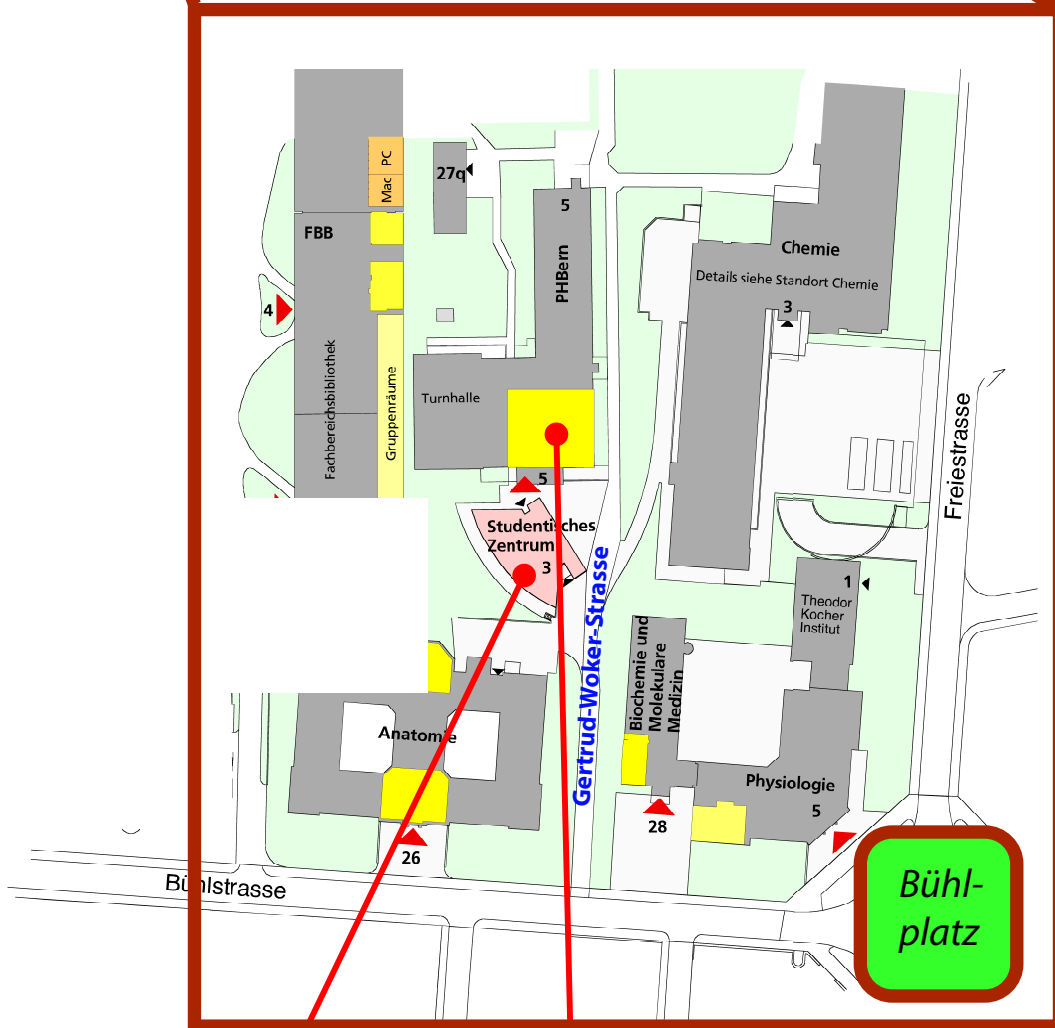

Swiss Physiology Meeting 2017 | 5 September 2017

Gertrud-Woker-Str. 5 | 3012 Bern | Gemeinschaftshörsaal (GmH)

From Bern Main Station

Take the exit up the escalators to "Bern Welle", not down to the city center

Registration
Poster session
Lunch area

Presentations
"Gemeinschaftshörsaal"
Gertrud-Woker-Str. 5